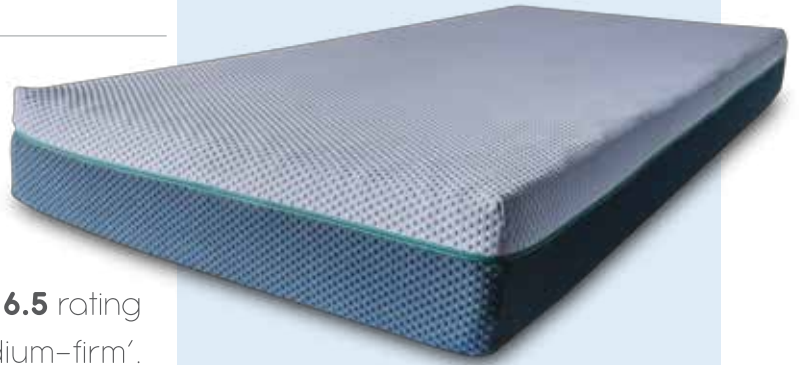

SleepHive

Caelum Collection

Caelum means 'heaven' in Latin – it's the name of a constellation with a four-star pattern. In the Caelum Collection, we tried to capture that feeling: The purity of gazing up at the stars. The coolness of the evening breeze. The calmness of a clear night.

The Caelum Collection Sleep System

We wanted to deliver a sleep experience that felt divine, so we used four key features to make it happen.

Each Caelum Collection mattress holds a **6.5** rating on the firmness scale, which equates to 'medium-firm'. Medium-firm mattresses are typically best for back sleepers and heavier side sleepers, because they support body weight and prevent sinkage.

To accommodate lighter side sleepers and couples, we crafted the Caelum Collection with dual layers of memory foam – the Tri-Cloud Foam Comfort Layer core and Cool Gel exterior work together to conform to individual body shapes and minimise motion transfer.

Whole-body Vibration Therapy

Whole-body vibration therapy can help relieve pain, improve circulation, and alleviate stress.

Seamless Support

Our mattresses are made with a Tri-Cloud Foam Comfort Layer to support every part of your body.